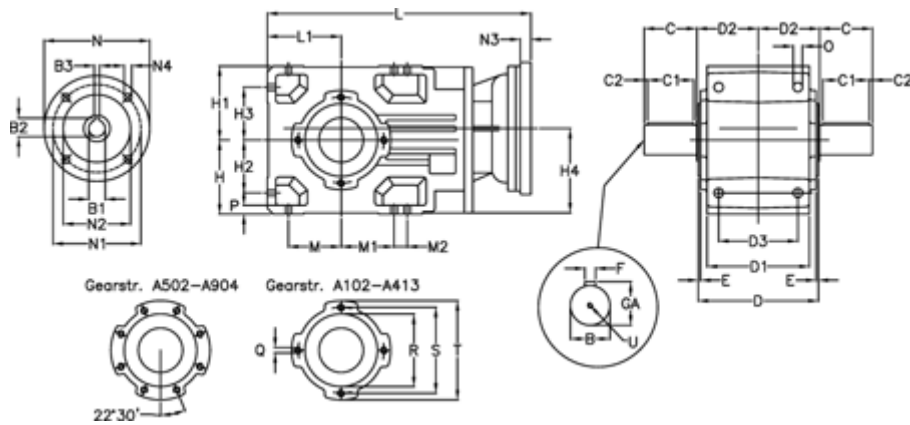

Article number: 29600319852225
 Description: Bevel helical gearbox
 A303UD-198,5-P71B5

Measures

B = 35	D1 = 130	H1 = 90	M2 = 22	Q = M8x15
B1 = 14	D2 = 83	H2 = 63.0	N = 160	R = 95
B2 = 16.3	D3 = 95	H3 = 63.0	N1 = 130	S = 115
B3 = 5	Description = A303UD-xx-P71 B5	H4 = 108.5	N2 = 110	T = 140
C = 60	E = 3.0	L = 390.5	N3 = 0	U = M10x22
C1 = 50	F = 10	L1 = 90	N4 = M8x16	
C2 = 5.0	GA = 38.0	M = 63.0	O = 12.0	
D = 156	H = 90	M1 = 63.0	P = 11	